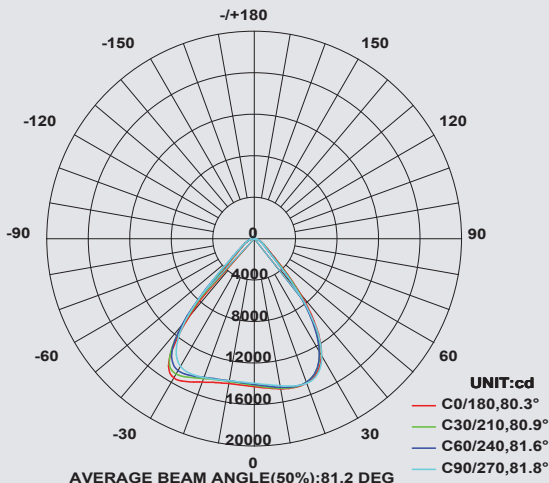

The Synerji UFO LED High Bay is suitable for any large open industrial area or commercial space with relatively high ceilings, such as a warehouse or workshop. They are environmentally friendly and easy to install (hanging brackets provided). Instant LED light with a lifespan of 35 000 hours. The fitting has an aluminium body and features a Mean Well Driver and Philips SMD chips, covered with a polycarbonate lens.

Flux out: 19895 lm

Note: The Curves indicate the illuminated area and the average illumination when the luminaire is at different distance.

MODEL No	IMSYLHU200WDL
WATTAGE	200W
VOLTAGE	90-240V
FREQUENCY RANGE	50-60Hz
POWER FACTOR	>0.95
LUMINOUS FLUX	26 231 lm
LUMINOUS EFFICACY	128 lm/W
IP RATING	IP65
BEAM ANGLE	90°
WORKING TEMPERATURE	-20~+45°
COLOUR TEMPERATURE	6000K
RELATIVE HUMIDITY	10%~90%
LIFE SPAN	35,000 Hours

## Dimensions