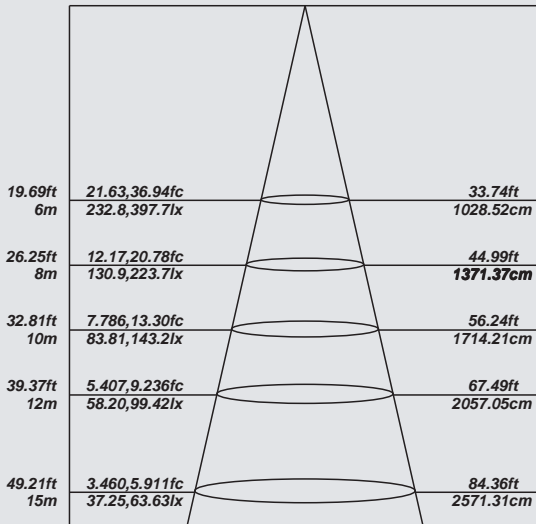

The Synerji UFO LED High Bay is suitable for any large open industrial area or commercial space with relatively high ceilings, such as a warehouse or workshop. They are environmentally friendly and easy to install (hanging brackets provided). Instant LED light with a lifespan of 35 000 hours. The fitting has an aluminium body and features a Mean Well Driver and Philips SMD chips, covered with a polycarbonate lens.

Flux out: 19895 lm

Note: The Curves indicate the illuminated area and the average illumination when the luminaire is at different distance.

MODEL No	IMSYLHU200WDL
WATTAGE	200W
VOLTAGE	90-240V
FREQUENCY RANGE	50-60Hz
POWER FACTOR	>0.95
LUMINOUS FLUX	26 231 lm
LUMINOUS EFFICACY	128 lm/W
IP RATING	IP65
BEAM ANGLE	90°
WORKING TEMPERATURE	-20~+45°
COLOUR TEMPERATURE	6000K
RELATIVE HUMIDITY	10%~90%
LIFE SPAN	35,000 Hours

## Dimensions