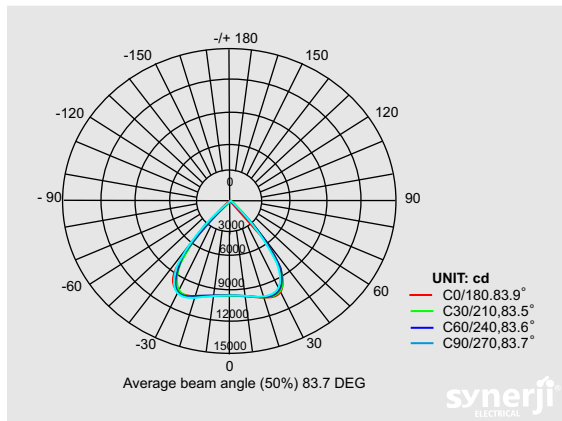

The Synerji UFO LED High Bay is suitable for any large open industrial area or commercial space with relatively high ceilings, such as a warehouse or workshop. They are environmentally friendly and easy to install (hanging brackets provided). Instant LED light with a lifespan of 35 000 hours. The fitting has an aluminium body and features a Mean Well Driver and Philips SMD chips, covered with a polycarbonate lens.

Flux Distance Curve

Photometric Curves

CRI > 80

SMD

35 000 HRS

17700 LUMENS

AC 90-240V VOLTAGE

90° BEAM ANGLE

PF > 0,95 POWER FACTOR

6000K DAYLIGHT

4000K COOL WHITE

IES FILES

IK08 IMPACT PROTECTION

WATTAGE	150W
VOLTAGE	90-240VAC
FREQUENCY RANGE	50/60Hz
POWER FACTOR	>0.95
LUMINOUS FLUX	17,700lm
LUMINOUS EFFICACY	130lm/W
IP RATING	IP65
BEAM ANGLE	90°
WORKING TEMPERATURE	-20°~+45°
COLOUR TEMPERATURE	4000K, 6000K
RELATIVE HUMIDITY	10%~90%
LIFE SPAN	35,000 Hours

Dimensions

IEC: 60598 CE V O E