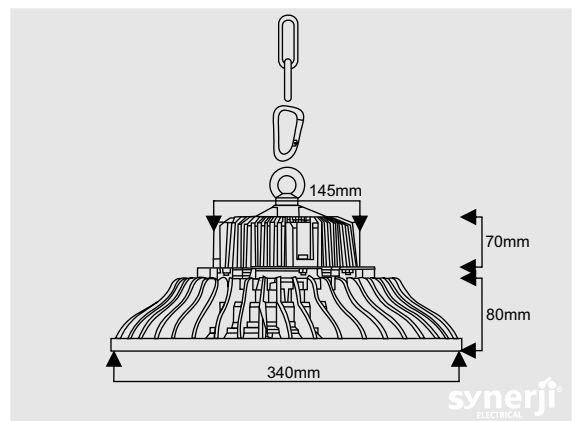

Flux Distance Curve

Photometric Curves

CRI > 80

SMD

35 000 HRS

17700 LUMENS

AC 90-240V VOLTAGE

90° BEAM ANGLE

PF > 0,95 POWER FACTOR

6000K DAYLIGHT

4000K COOL WHITE

IES FILES

IK08 IMPACT PROTECTION

WATTAGE	150W
VOLTAGE	90-240VAC
FREQUENCY RANGE	50/60Hz
POWER FACTOR	>0.95
LUMINOUS FLUX	17,700lm
LUMINOUS EFFICACY	130lm/W
IP RATING	IP65
BEAM ANGLE	90°
WORKING TEMPERATURE	-20°~+45°
COLOUR TEMPERATURE	4000K, 6000K
RELATIVE HUMIDITY	10%~90%
LIFE SPAN	35,000 Hours

Dimensions

IEC: 60598 CE V O E