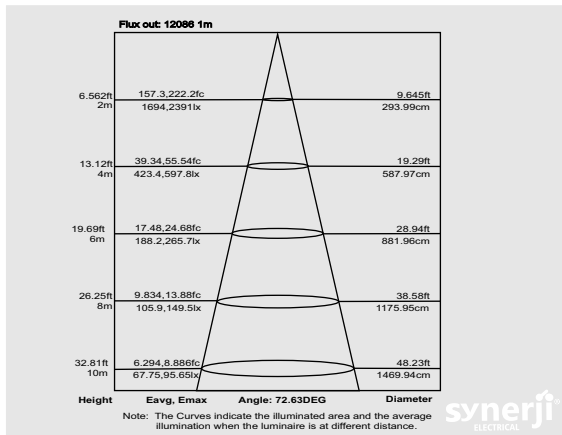

Flux Distance Curve

Photometric Curves

CRI > 80

SMD

35 000 HRS

17700 LUMENS

AC 90-240V VOLTAGE

90° BEAM ANGLE

PF > 0,95 POWER FACTOR

6000K DAYLIGHT

4000K COOL WHITE

IES FILES

IK08 IMPACT PROTECTION

WATTAGE	150W
VOLTAGE	90-240VAC
FREQUENCY RANGE	50/60Hz
POWER FACTOR	>0.95
LUMINOUS FLUX	17,700lm
LUMINOUS EFFICACY	130lm/W
IP RATING	IP65
BEAM ANGLE	90°
WORKING TEMPERATURE	-20°~+45°
COLOUR TEMPERATURE	4000K, 6000K
RELATIVE HUMIDITY	10%~90%
LIFE SPAN	35,000 Hours

Dimensions

IEC: 60598 CE V O E