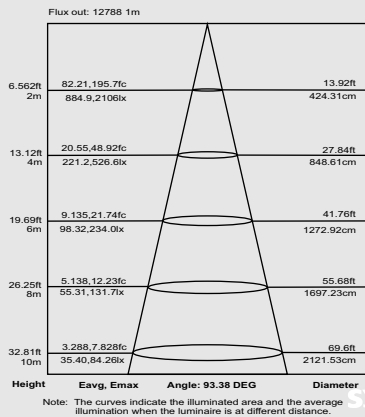

The Synerji Linear LED High Bay Fitting is suitable for any large open industrial area or commercial space with relatively high ceilings, such as a warehouse or workshop. They are environmentally friendly and easy to install (hanging brackets provided). Instant LED light with a lifespan of 35 000 hours. The fitting has an aluminium body and features a Mean Well Driver and Philips SMD chips, covered with a polycarbonate lens.

Flux Distance Curve

Photometric Curves

WATTAGE	150W
VOLTAGE	90-240V
FREQUENCY RANGE	50/60Hz
POWER FACTOR	>0.95
LUMINOUS FLUX	17,450lm
LUMINOUS EFFICACY	116lm/W
IP RATING	IP65
BEAM ANGLE	90°
WORKING TEMPERATURE	-20°~+45°
COLOUR TEMPERATURE	6000K
RELATIVE HUMIDITY	10%~90%
LIFE SPAN	35,000 Hours

Dimensions