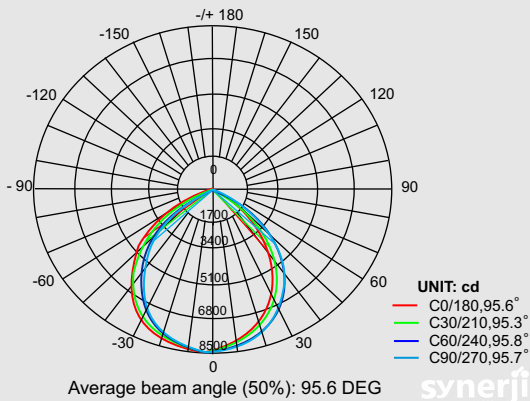

The Synerji Linear LED High Bay Fitting is suitable for any large open industrial area or commercial space with relatively high ceilings, such as a warehouse or workshop. They are environmentally friendly and easy to install (hanging brackets provided). Instant LED light with a lifespan of 35 000 hours. The fitting has an aluminium body and features a Mean Well Driver and Philips SMD chips, covered with a polycarbonate lens.

Flux Distance Curve

Photometric Curves

WATTAGE	150W
VOLTAGE	90-240V
FREQUENCY RANGE	50/60Hz
POWER FACTOR	>0.95
LUMINOUS FLUX	17,450lm
LUMINOUS EFFICACY	116lm/W
IP RATING	IP65
BEAM ANGLE	90°
WORKING TEMPERATURE	-20°~+45°
COLOUR TEMPERATURE	6000K
RELATIVE HUMIDITY	10%~90%
LIFE SPAN	35,000 Hours

Dimensions