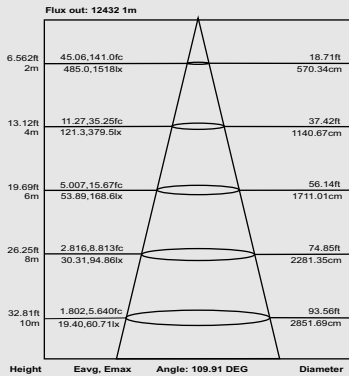

Flux Distance Curve