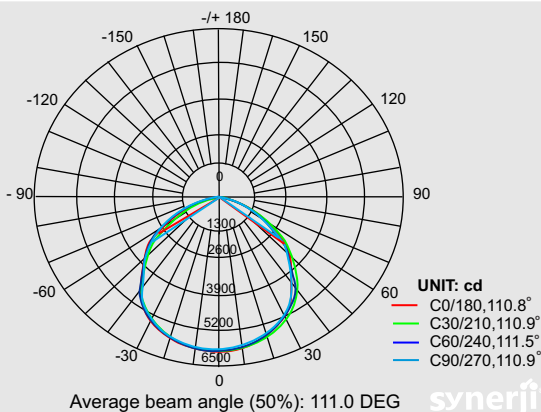

Photometric Curves